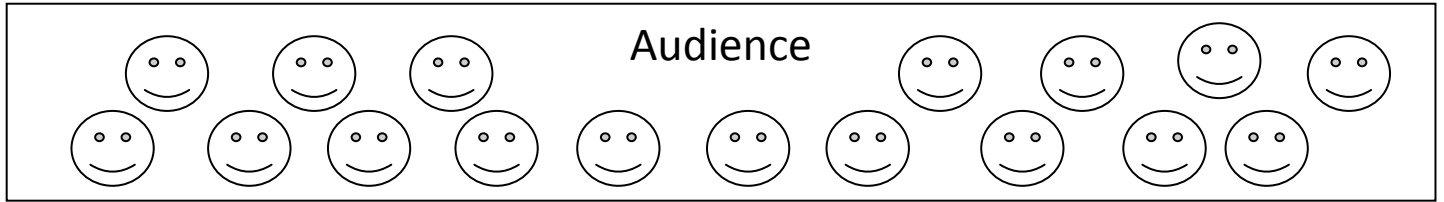

The Topsy Gypsy Trio – Stage Plot for (4 members)

Violin

-1 XLR cable feed (for clip-on microphone w/phantom power)

-1 instrument microphone

Bass

-1 DI box

-1 vocal microphone

-1 instrument microphone